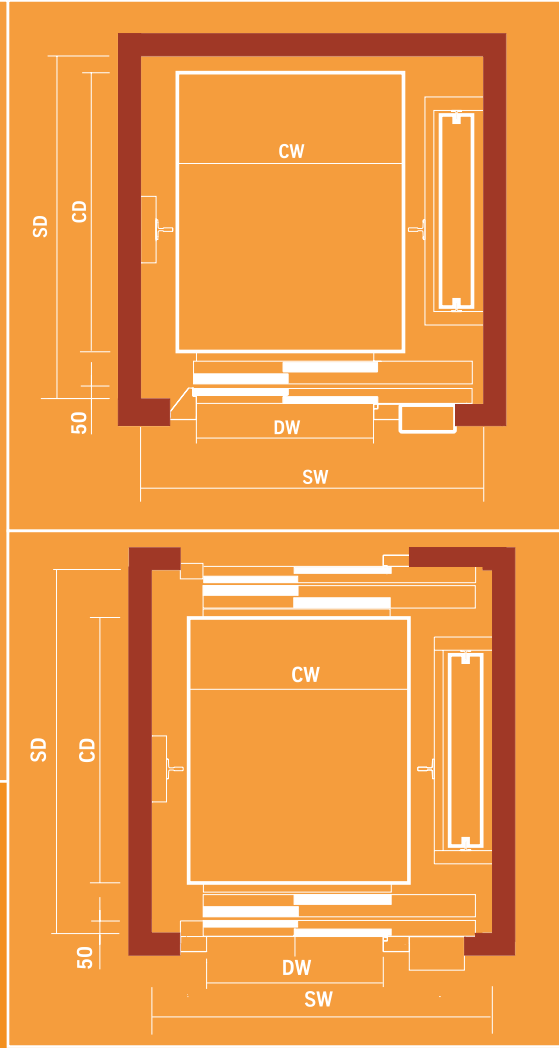

Synergy, Great value with reduced size