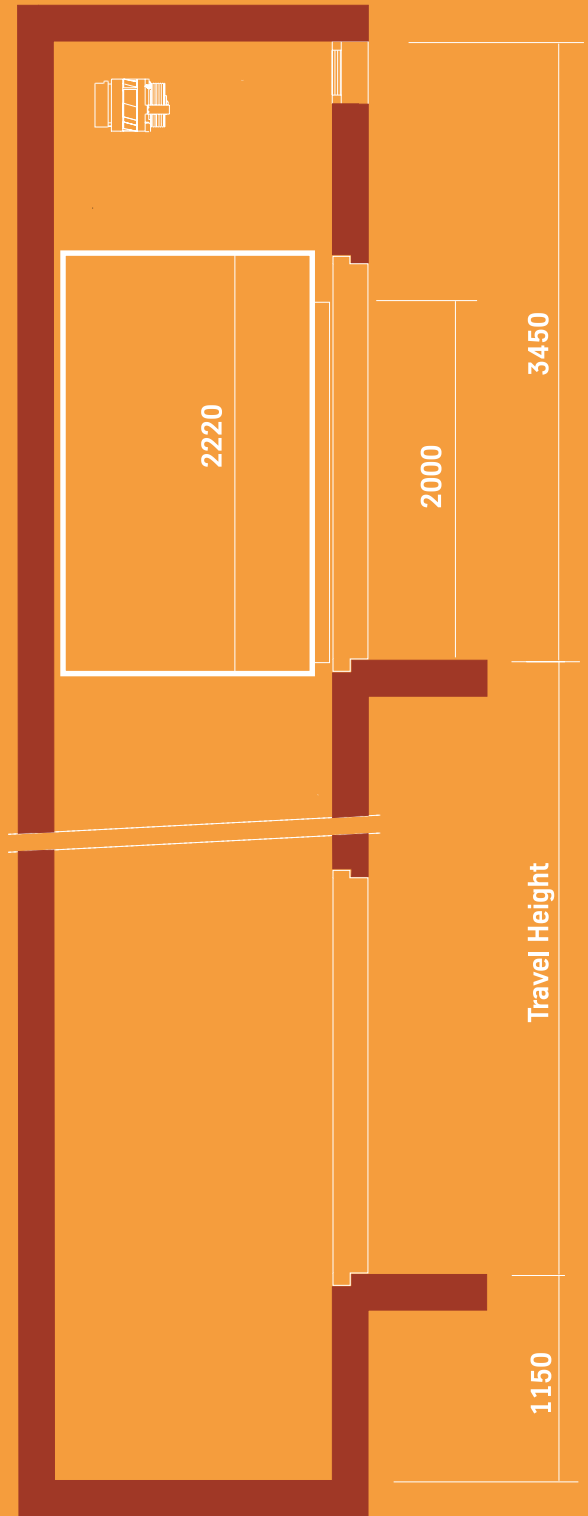

Synergy, Great value with reduced size