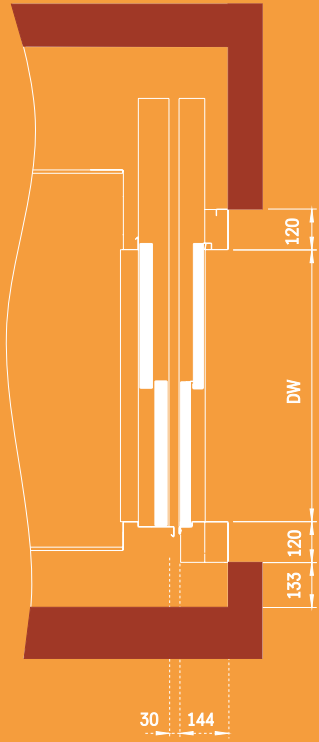

Synergy, Great value with reduced size